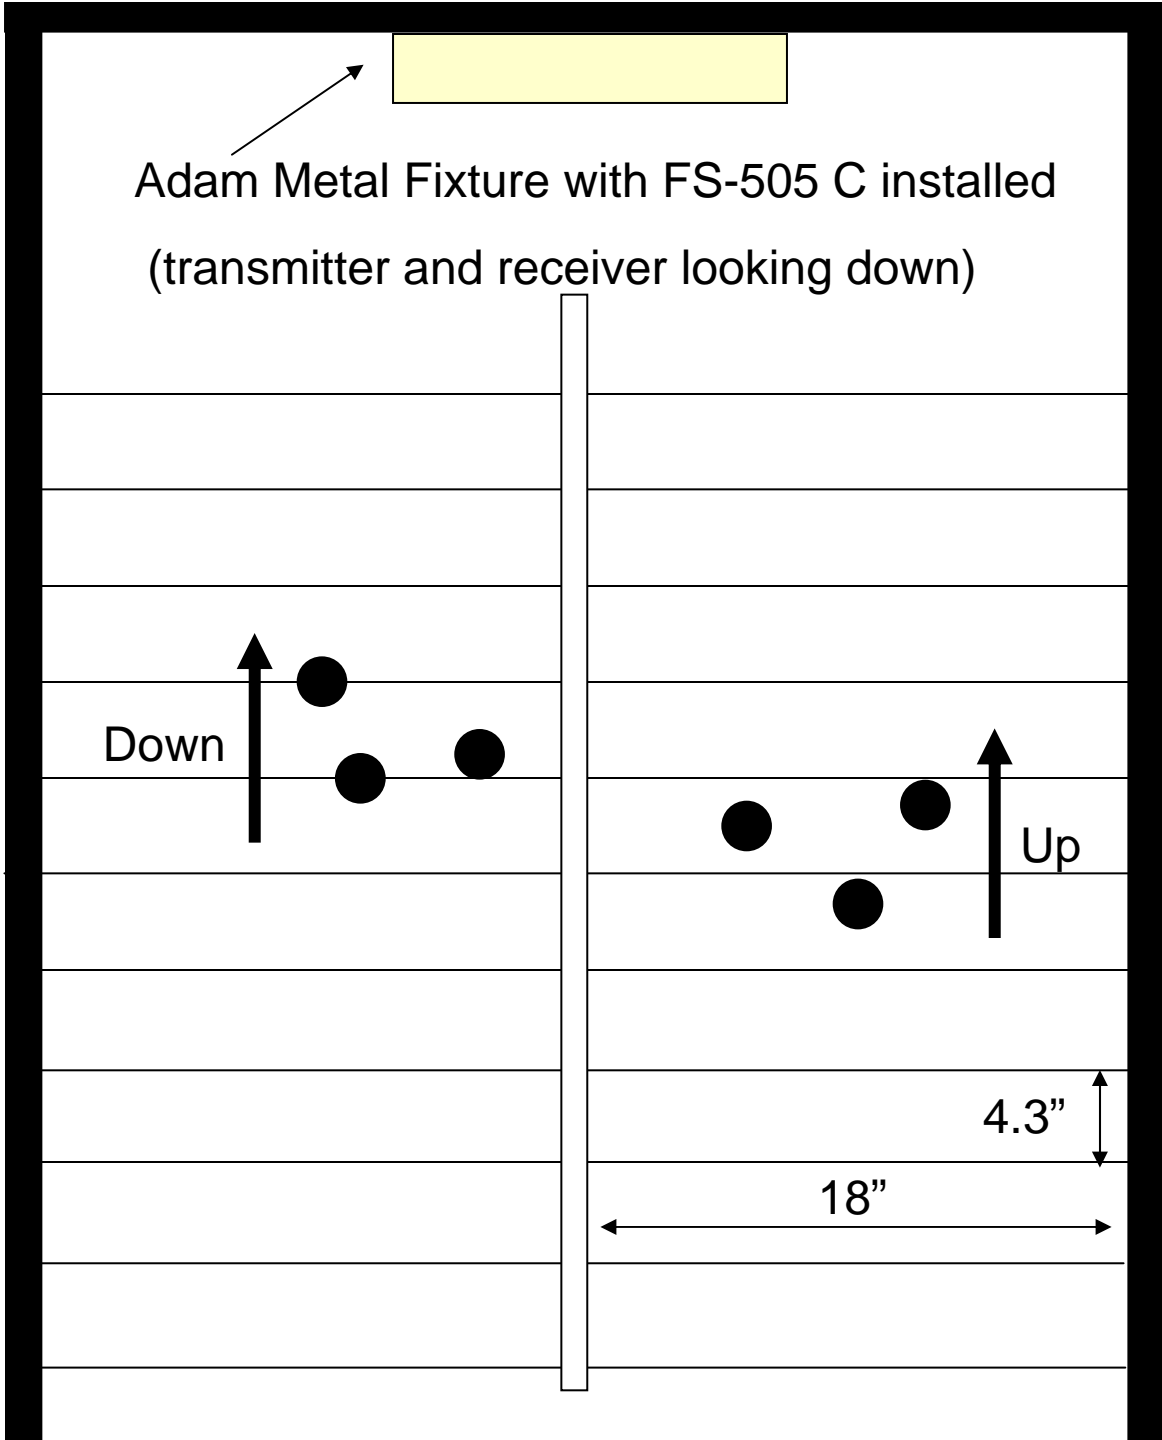

Adam Metal Lighting Fixture installed at the San Jose City Hall Stairwell

NO sensor detection

Sensor detection going UP

NO sensor detection

Sensor detection going DOWN

FS-505

Mounting Height: 10'

Time Delay: 5 sec

Sensitivity: 70%

Steps: 11 (per side)

● Detection Zone

FS-505 C

Mounting Height: 10'

Time Delay: 5 sec

Sensitivity: 70%

Steps: 11 (per side)