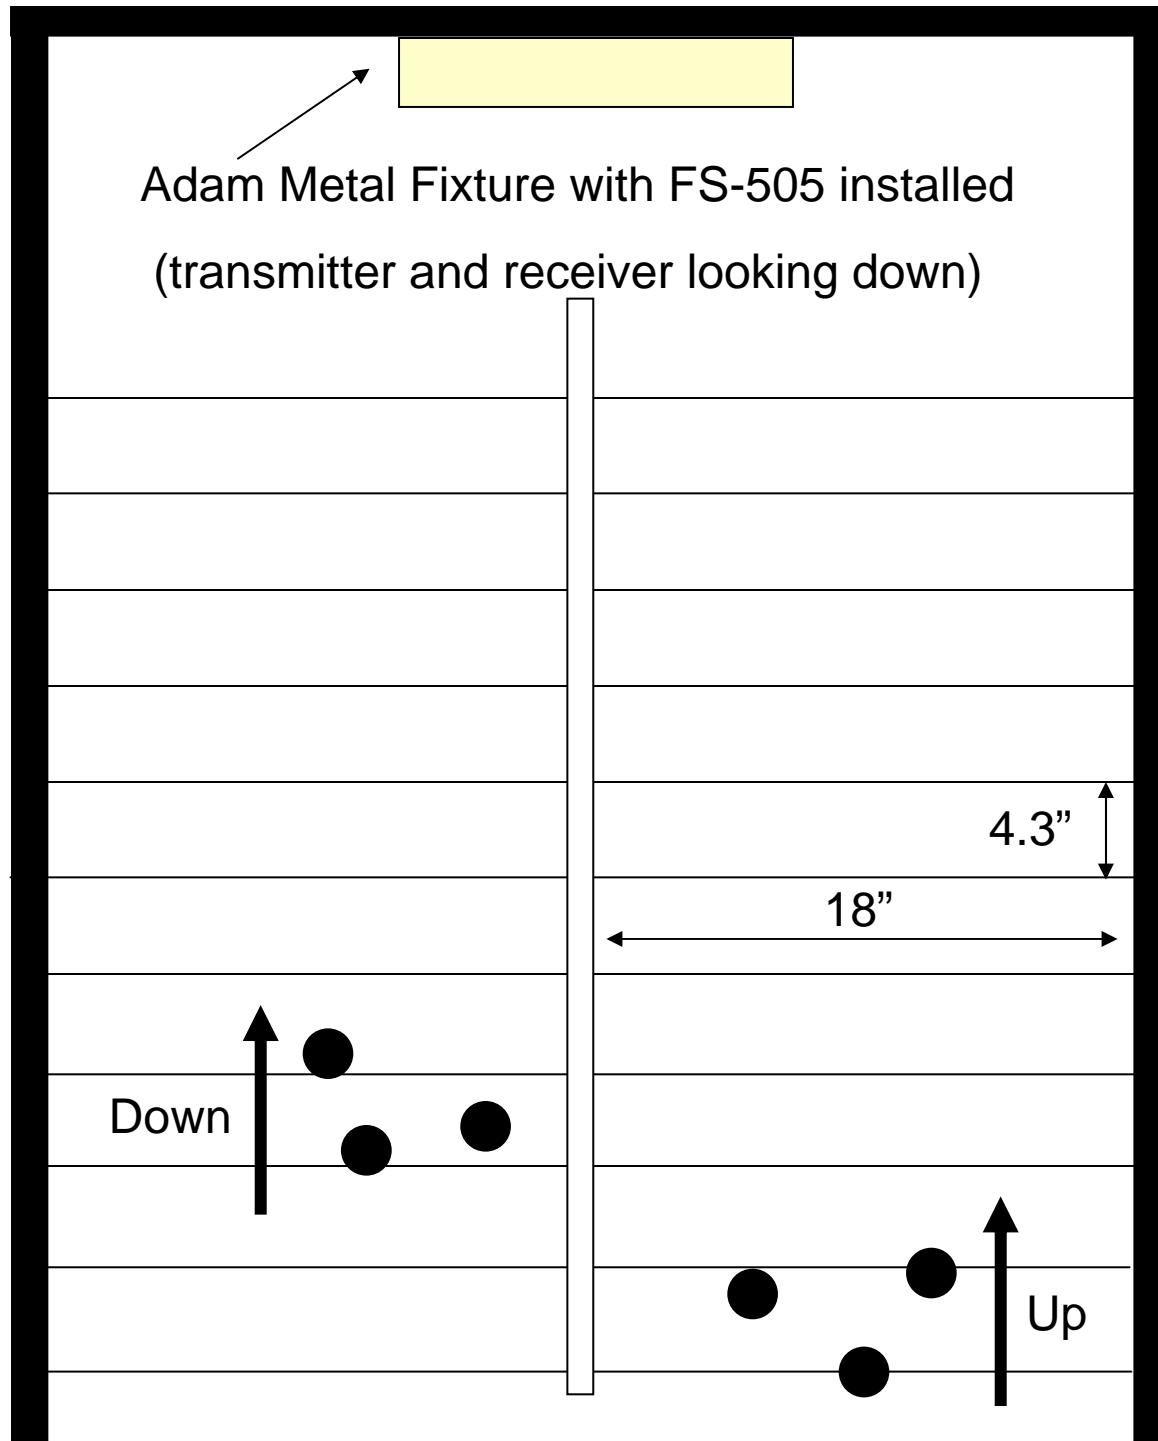

Adam Metal Lighting Fixture installed at the San Jose City Hall Stairwell

NO sensor detection

Sensor detection going UP

NO sensor detection

Sensor detection going DOWN

FS-505

Mounting Height: 10'

Time Delay: 5 sec

Sensitivity: 70%

Steps: 11 (per side)

● Detection Zone

FS-505 C

Mounting Height: 10'

Time Delay: 5 sec

Sensitivity: 70%

Steps: 11 (per side)