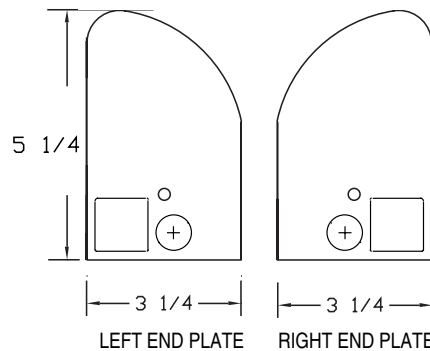

* Special order

Packaging	15W	17W	20W	25W	30W	32W	40W
Bodies	12	12	12	12	12	12	12
Diffusers	48	48	48	24	24	24	24

SERIES 203

**TOP
W/O DIFFUSER**

COVER

END W/O PLATE

LEFT END PLATE

RIGHT END PLATE

DIFFUSER

T8	
SIZE	LENGTH
(1 OR 2) 15W	18-1/4
(1 OR 2) 17W	24-1/4
(1 OR 2) 25W	36-1/4
(1 OR 2) 32W	48-1/4

END PLATE
STANDARD PAIR HAS KOS
ON BOTH ENDS.
ALSO AVAILABLE WITHOUT KOS

T12	
SIZE	LENGTH
(1 OR 2) 15W	18-1/4
(1 OR 2) 20W	24-1/4
(1 OR 2) 30W	36-1/4
(1 OR 2) 40W	48-1/4