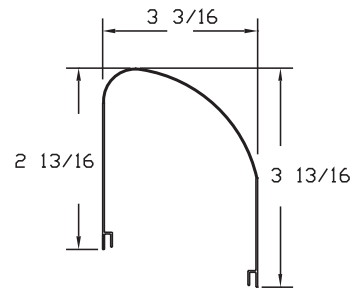

* Special order

Packaging	15W	17W	20W	25W	30W	32W	40W
Bodies	12	12	12	12	12	12	12
Diffusers	48	48	48	24	24	24	24

SERIES 203

**TOP
W/O DIFFUSER**

COVER

END W/O PLATE

LEFT END PLATE

RIGHT END PLATE

DIFFUSER

T8	
SIZE	LENGTH
(1 OR 2) 15W	18-1/4
(1 OR 2) 17W	24-1/4
(1 OR 2) 25W	36-1/4
(1 OR 2) 32W	48-1/4

END PLATE
STANDARD PAIR HAS KOS
ON BOTH ENDS.
ALSO AVAILABLE WITHOUT KOS

T12	
SIZE	LENGTH
(1 OR 2) 15W	18-1/4
(1 OR 2) 20W	24-1/4
(1 OR 2) 30W	36-1/4
(1 OR 2) 40W	48-1/4