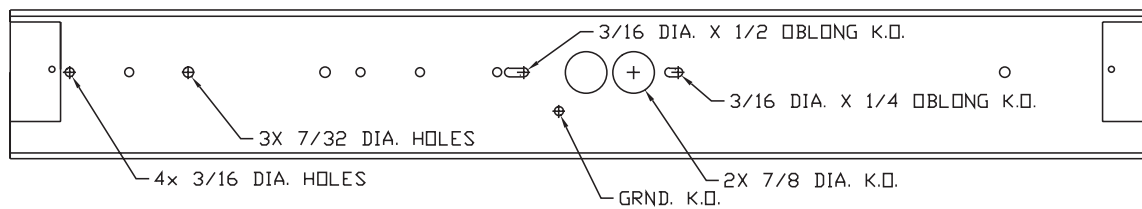

SERIES 203

**TOP
W/O DIFFUSER**