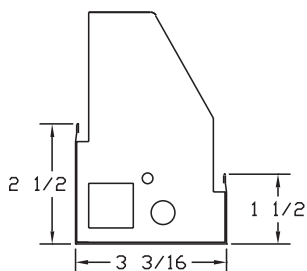

* Special order

Packaging	15W	17W	20W	25W	30W	32W	40W
Bodies	12	12	12	12	12	12	12
Diffusers	48	48	48	24	24	24	24

SERIES 203

**TOP
W/O DIFFUSER**

COVER

END W/O PLATE

LEFT END PLATE

RIGHT END PLATE

DIFFUSER

T8	
SIZE	LENGTH
(1 OR 2) 15W	18-1/4
(1 OR 2) 17W	24-1/4
(1 OR 2) 25W	36-1/4
(1 OR 2) 32W	48-1/4

END PLATE
STANDARD PAIR HAS KOS
ON BOTH ENDS.
ALSO AVAILABLE WITHOUT KOS

T12	
SIZE	LENGTH
(1 OR 2) 15W	18-1/4
(1 OR 2) 20W	24-1/4
(1 OR 2) 30W	36-1/4
(1 OR 2) 40W	48-1/4