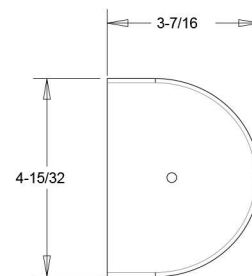

Packaging	24"	46"	14W	21W	28W
Bodies	12	12	12	12	12
Diffusers	12	12	12	12	12

Lamping Options

LED	T5
(1 or 2) 24" (2 or 4) 46"	(1 or 2) 14w (1 or 2) 21w* (1 or 2) 28w

*Special Order

Custom modifications in the physical specification and color are available for this fixture.

Specifications subject to change without notice.

Adam Metal Products Company • P.O. Box 450 • Ledgewood, NJ • 07852
Phone: 973.770-1100 • Fax 973.770-1105 • www.adammetal.com

SERIES 202 LED

T5	
SIZE	LENGTH
(1 or 2) 14W	22 5/8
(1 or 2) 21W*	34 7/16
(1 or 2) 28W	46 1/4

LED	
SIZE	LENGTH
(1 or 2) 22" Boards	24 1/4
(2 or 4) 22" Boards	46 1/4

* Special order

Specifications subject to change without notice.

Rev 3-27-2020

Adam Metal Products Company • P.O. Box 450 • Ledgewood, NJ • 07852
Phone: 973.770-1100 • Fax 973.770-1105 • www.adammetal.com