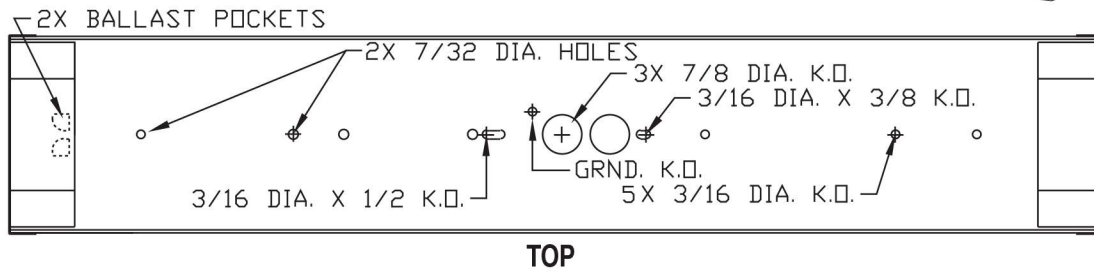

Packaging	24"	46"	14W	21W	28W
Bodies	12	12	12	12	12
Diffusers	12	12	12	12	12

Lamping Options

LED	T5
(1 or 2) 24" (2 or 4) 46"	(1 or 2) 14w (1 or 2) 21w* (1 or 2) 28w

*Special Order

Custom modifications in the physical specification and color are available for this fixture.

Specifications subject to change without notice.

Adam Metal Products Company • P.O. Box 450 • Ledgewood, NJ • 07852
Phone: 973.770-1100 • Fax 973.770-1105 • www.adammetal.com

SERIES 202 LED

T5	
SIZE	LENGTH
(1 or 2) 14W	22 5/8
(1 or 2) 21W*	34 7/16
(1 or 2) 28W	46 1/4

LED	
SIZE	LENGTH
(1 or 2) 22" Boards	24 1/4
(2 or 4) 22" Boards	46 1/4

* Special order

Specifications subject to change without notice.

Rev 3-27-2020

Adam Metal Products Company • P.O. Box 450 • Ledgewood, NJ • 07852
Phone: 973.770-1100 • Fax 973.770-1105 • www.adammetal.com