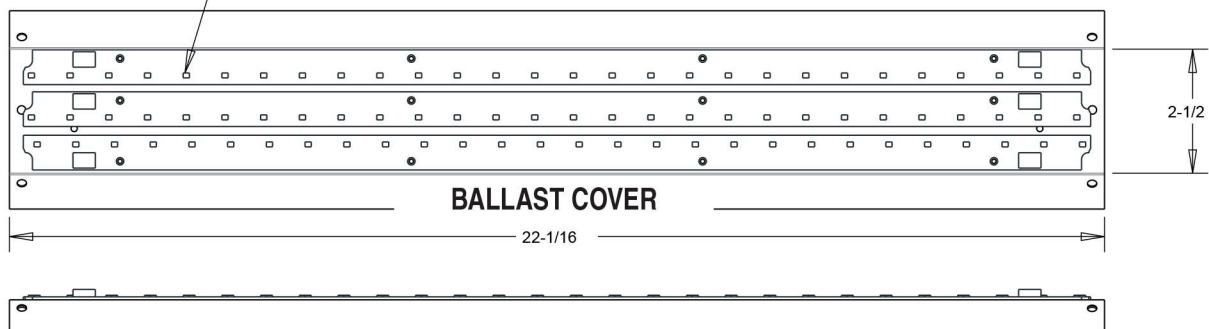

Packaging	24"	46"	14W	21W	28W
Bodies	12	12	12	12	12
Diffusers	12	12	12	12	12

Lamping Options

LED	T5
(1 or 2) 24" (2 or 4) 46"	(1 or 2) 14w (1 or 2) 21w* (1 or 2) 28w

*Special Order

Custom modifications in the physical specification and color are available for this fixture.

Specifications subject to change without notice.

Adam Metal Products Company • P.O. Box 450 • Ledgewood, NJ • 07852
Phone: 973.770-1100 • Fax 973.770-1105 • www.adammetal.com

SERIES 202 LED

T5	
SIZE	LENGTH
(1 or 2) 14W	22 5/8
(1 or 2) 21W*	34 7/16
(1 or 2) 28W	46 1/4

LED	
SIZE	LENGTH
(1 or 2) 22" Boards	24 1/4
(2 or 4) 22" Boards	46 1/4

* Special order

Specifications subject to change without notice.

Rev 3-27-2020

Adam Metal Products Company • P.O. Box 450 • Ledgewood, NJ • 07852
Phone: 973.770-1100 • Fax 973.770-1105 • www.adammetal.com