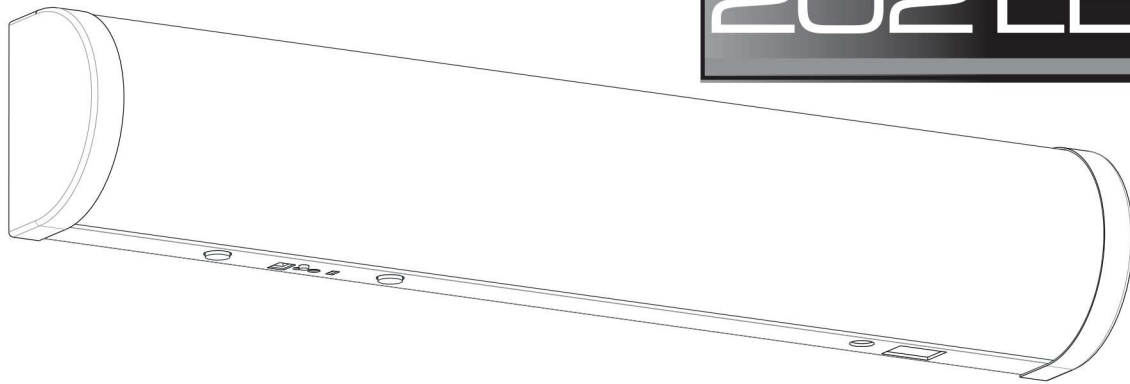

SERIES 202 LED

T5	
SIZE	LENGTH
(1 or 2) 14W	22 5/8
(1 or 2) 21W*	34 7/16
(1 or 2) 28W	46 1/4

LED	
SIZE	LENGTH
(1 or 2) 22" Boards	24 1/4
(2 or 4) 22" Boards	46 1/4