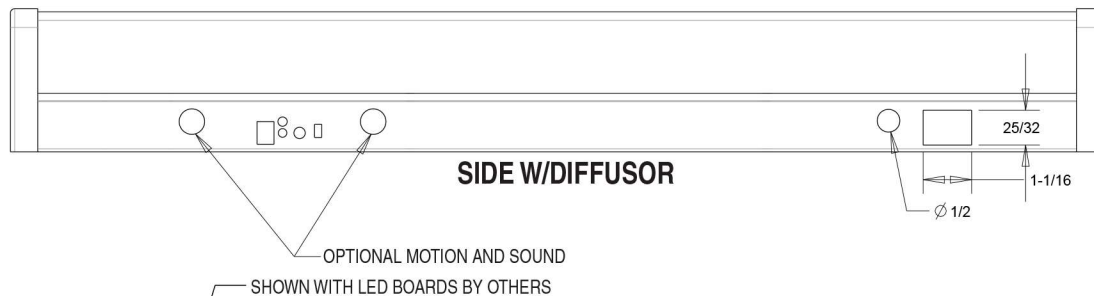

Packaging	24"	46"	14W	21W	28W
Bodies	12	12	12	12	12
Diffusers	12	12	12	12	12

Lamping Options

LED	T5
(1 or 2) 24" (2 or 4) 46"	(1 or 2) 14w (1 or 2) 21w* (1 or 2) 28w

*Special Order

Custom modifications in the physical specification and color are available for this fixture.

Specifications subject to change without notice.

Adam Metal Products Company • P.O. Box 450 • Ledgewood, NJ • 07852
Phone: 973.770-1100 • Fax 973.770-1105 • www.adammetal.com

SERIES 202 LED

T5	
SIZE	LENGTH
(1 or 2) 14W	22 5/8
(1 or 2) 21W*	34 7/16
(1 or 2) 28W	46 1/4

LED	
SIZE	LENGTH
(1 or 2) 22" Boards	24 1/4
(2 or 4) 22" Boards	46 1/4

* Special order

Specifications subject to change without notice.

Rev 3-27-2020

Adam Metal Products Company • P.O. Box 450 • Ledgewood, NJ • 07852
Phone: 973.770-1100 • Fax 973.770-1105 • www.adammetal.com