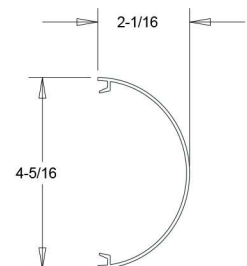

Packaging	24"	46"	14W	21W	28W
Bodies	12	12	12	12	12
Diffusers	12	12	12	12	12

Lamping Options

LED	T5
(1 or 2) 24" (2 or 4) 46"	(1 or 2) 14w (1 or 2) 21w* (1 or 2) 28w

*Special Order

Custom modifications in the physical specification and color are available for this fixture.

Specifications subject to change without notice.

Adam Metal Products Company • P.O. Box 450 • Ledgewood, NJ • 07852
Phone: 973.770-1100 • Fax 973.770-1105 • www.adammetal.com

SERIES 202 LED

T5	
SIZE	LENGTH
(1 or 2) 14W	22 5/8
(1 or 2) 21W*	34 7/16
(1 or 2) 28W	46 1/4

LED	
SIZE	LENGTH
(1 or 2) 22" Boards	24 1/4
(2 or 4) 22" Boards	46 1/4

* Special order

Specifications subject to change without notice.

Rev 3-27-2020

Adam Metal Products Company • P.O. Box 450 • Ledgewood, NJ • 07852
Phone: 973.770-1100 • Fax 973.770-1105 • www.adammetal.com