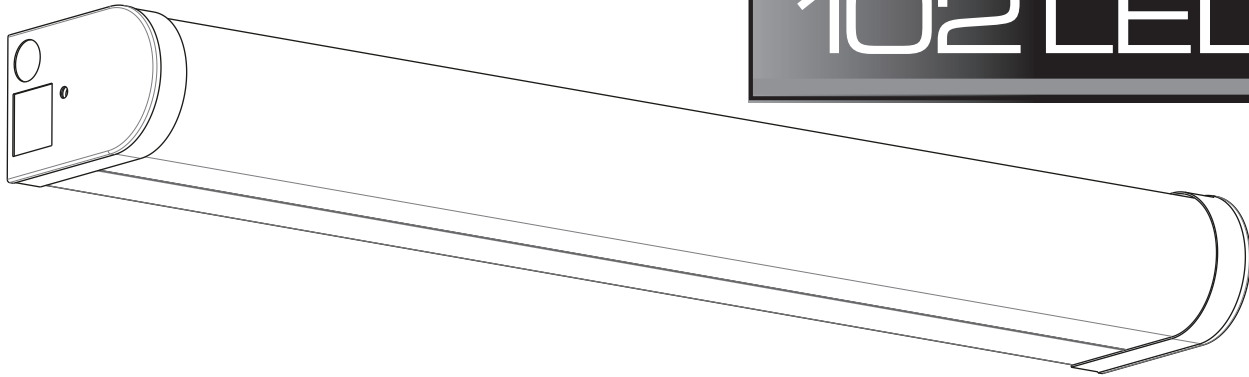

SERIES 102 LED