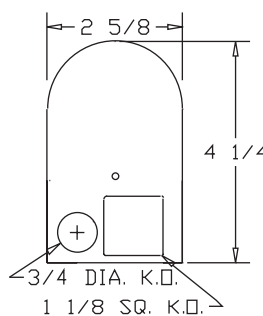

SERIES 102 LED

SELF BENDING TABS FOR ATTACHING COVER

END W/O PLATE

RIBBED DIFFUSER

END PLATE

STANDARD PAIR IS ONE PLAIN AND ONE WITH KOS

T8	
SIZE	LENGTH
(1) 15W	18 1/4
(1) 17W	24 1/4
(1) 25W	36 1/4
(1) 32W	48 1/4

LED	
SIZE	LENGTH
(1 or 2) 22" Boards	24 1/4
(2 or 4) 22" Boards	48 1/4

*Special order

Specifications subject to change without notice.

REV 4-15-2016

Adam Metal Products Company • P.O. Box 450 • Ledgewood, NJ • 07852
 Phone: 973.770-1100 • Fax 973.770-1105 • www.adammetal.com