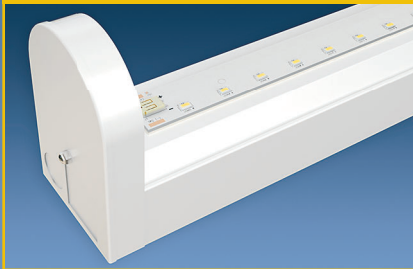

SERIES 102 LED

New LED Cover
with bend up tabs

DESIGNED FOR
LED_s

Application

- Wall or ceiling mounted
- Bath bracket

Finishes

- Bright Anodized Aluminum (BAA)
- White

Diffuser

- Acrylic Ribbed White
- Acrylic Durayl® LED Ribbed White - special order

Features

- Knockout for C.O. and switch

Optional Features

Custom modifications in the physical specification and color are available for this fixture.