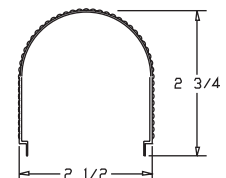

SERIES 102 LED

SELF BENDING TABS FOR ATTACHING COVER

END W/O PLATE

RIBBED DIFFUSER

END PLATE

STANDARD PAIR IS ONE PLAIN AND ONE WITH KOS

T8	
SIZE	LENGTH
(1) 15W	18 1/4
(1) 17W	24 1/4
(1) 25W	36 1/4
(1) 32W	48 1/4

LED	
SIZE	LENGTH
(1 or 2) 22" Boards	24 1/4
(2 or 4) 22" Boards	48 1/4

*Special order

Specifications subject to change without notice.

REV 4-15-2016

Adam Metal Products Company • P.O. Box 450 • Ledgewood, NJ • 07852
 Phone: 973.770-1100 • Fax 973.770-1105 • www.adammetal.com