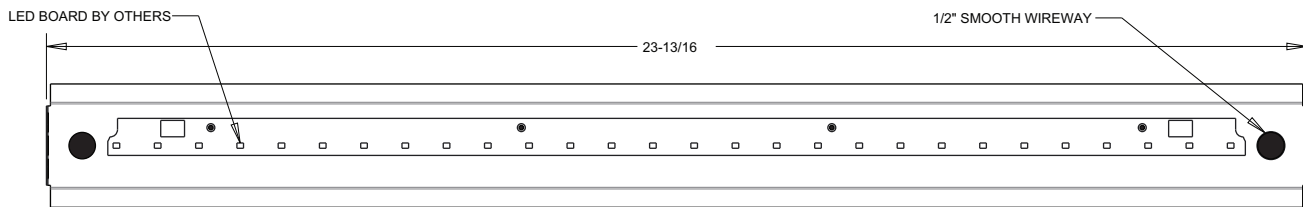

SERIES 102 LED