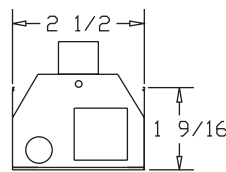

END W/O PLATE