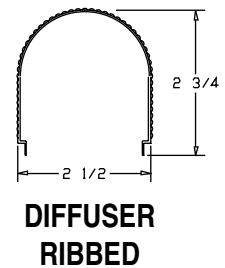

* Special order

Packaging	15W	17W	20W	25W	30W	32W	40W
Bodies	24	24	24	12	12	12	12
Diffusers	48	48	48	24	24	24	24

SERIES 102

STANDARD PAIR IS ONE PLAIN
AND ONE WITH KOs

T8	
SIZE	LENGTH
(1) 15W	18-1/4
(1) 17W	24-1/4
(1) 25W	36-1/4
(1) 32W	48-1/4

T12	
SIZE	LENGTH
(1) 15W	18-1/4
(1) 20W	24-1/4
(1) 30W	36-1/4
(1) 40W	48-1/4

REV 7-29-09