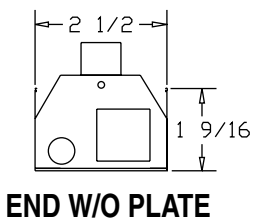

SERIES 102

STANDARD PAIR IS ONE PLAIN
AND ONE WITH KOs