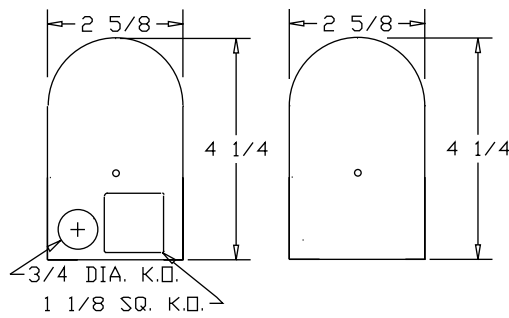

- Knockout for C.O. and switch

Optional Features

Custom modifications in the physical specification and color are available for this fixture.

Lamping Options

T12	T8	CFL
(1) 15W	(1) 15W	(1) 13W (12") *
(1) 20W	(1) 17W	(1,2) 13W (18") *
(1) 30W	(1) 25W	(2,3) 13W (24") *
(1) 40W	(1) 32W	

* Special order

Packaging	15W	17W	20W	25W	30W	32W	40W
Bodies	24	24	24	12	12	12	12
Diffusers	48	48	48	24	24	24	24

SERIES 102

STANDARD PAIR IS ONE PLAIN
AND ONE WITH KOs

T8	
SIZE	LENGTH
(1) 15W	18-1/4
(1) 17W	24-1/4
(1) 25W	36-1/4
(1) 32W	48-1/4

T12	
SIZE	LENGTH
(1) 15W	18-1/4
(1) 20W	24-1/4
(1) 30W	36-1/4
(1) 40W	48-1/4

REV 7-29-09