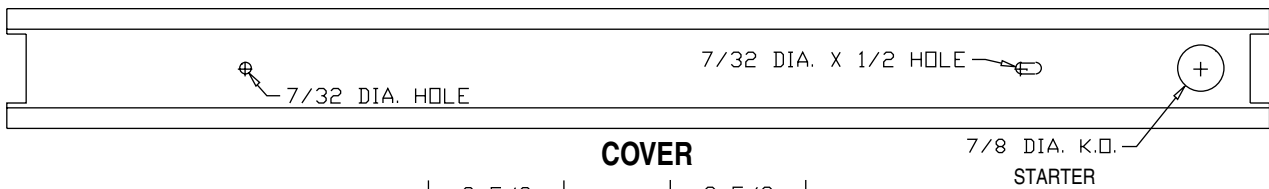

SERIES 102

STANDARD PAIR IS ONE PLAIN
AND ONE WITH KOs