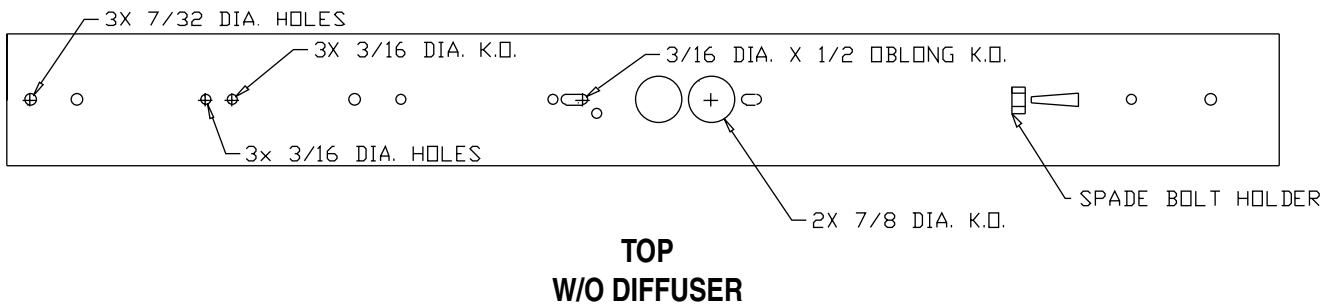

SERIES 102

STANDARD PAIR IS ONE PLAIN
AND ONE WITH KOs